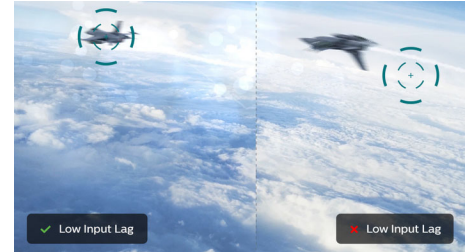

Low Input Lag

Input lag is the amount of time that elapses between performing an action with connected devices and seeing the result on screen. Low input lag reduces the time delay between entering a command from your devices to monitor, greatly improving play on twitch-sensitive video games, particularly important for playing fast-paced, competitive games.